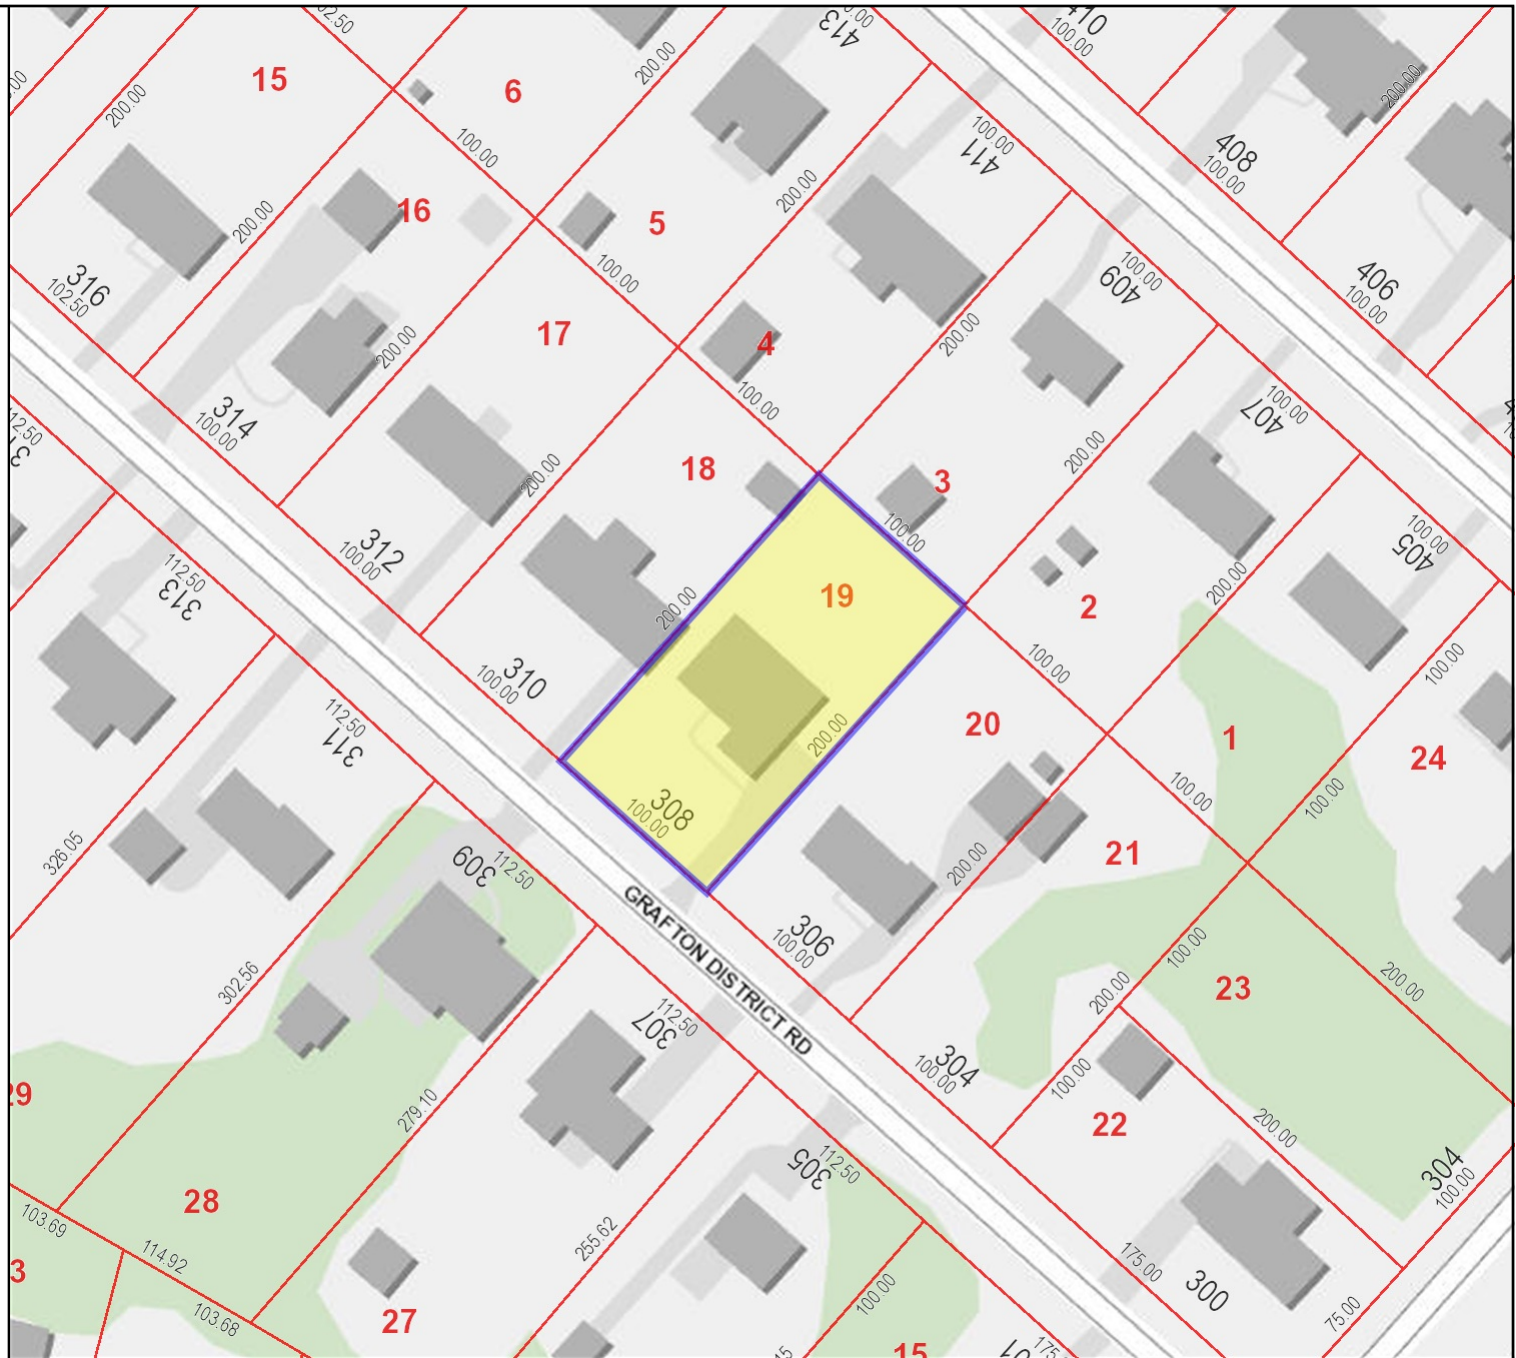

York County, Virginia

Legend

- Parcel Boundary
- Plat Link

Title: 308 Grafton District RD

Date: 5/19/2020

DISCLAIMER: This drawing is neither a legally recorded map nor a survey and is not intended to be used as such. The information displayed is a compilation of records, information, and data obtained from various sources, and York County is not responsible for its accuracy or how current it may be.