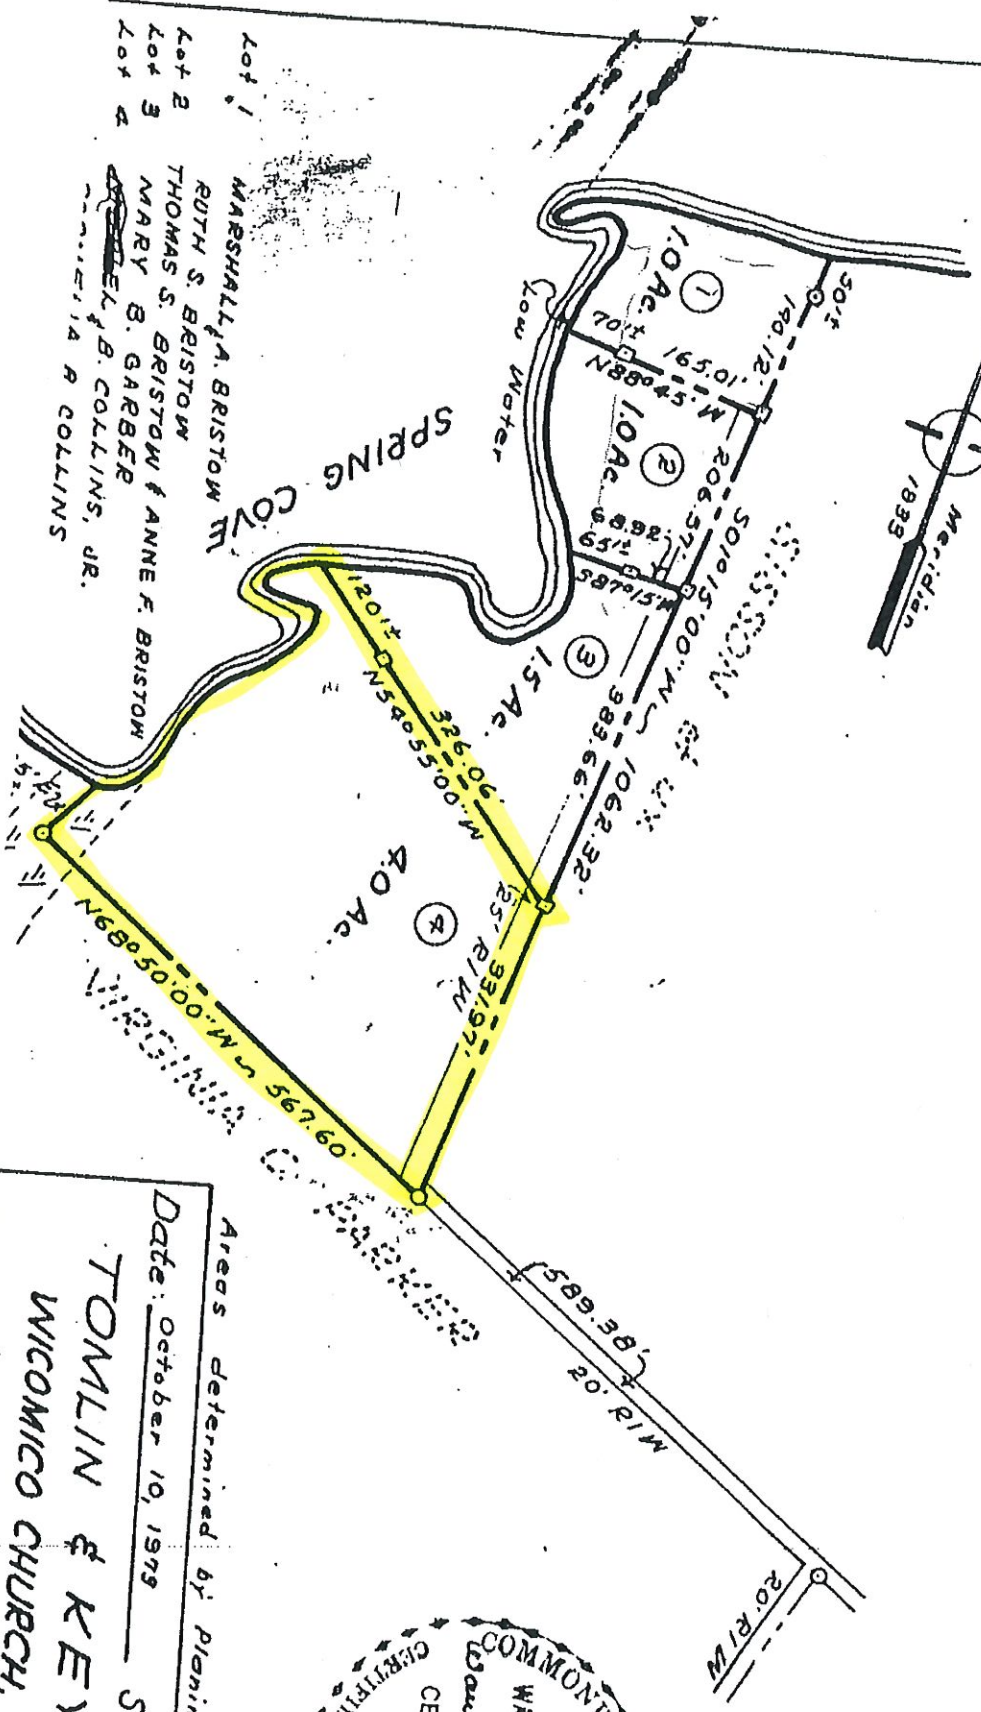

BOUNDARY SURVEY

of the Land of

CORNELIA E. BRISTOW ESTATE

PINETOP MAGISTERIAL DISTRICT
MIDDLESEX COUNTY, VIRGINIA

- Lot 1 MARSHALL A. BRISTOW
- Lot 2 RUTH S. BRISTOW
- Lot 3 THOMAS S. BRISTOW & ANNE F. BRISTOW
- Lot 4 MARY B. GARBER
- Lot 5 MEL B. COLLINS, JR.
- Lot 6 MELISSA R. COLLINS

Areas determined by Planimeter

Date: October 10, 1979

Scale: 1" = 20'

TOMLIN & KEYSER
WICOMICO CHURCH, VA.